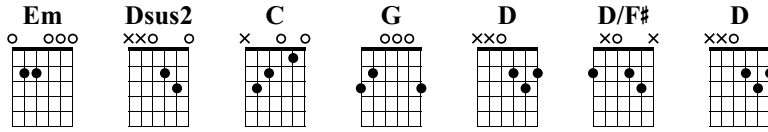

C'était l'hiver

Tablature réalisée à partir de cette version live : <https://www.youtube.com/watch?v=ZoJIx4Ws5to>

Francis Cabrel

Standard tuning

♩ = 145

Intro

Em

Capo fret 3

s.guit.

Measures 1-5: Treble clef, 4/4 time. Notes: 1. G3, A3, B3, C4, D4, E4, D4, C4. 2. D4, E4, F#4, G4, A4, B4, A4, G4. 3. F#4, G4, A4, B4, A4, G4, F#4, E4. 4. D4, E4, F#4, G4, A4, B4, A4, G4. 5. F#4, G4, A4, B4, A4, G4, F#4, E4.

Measures 6-9: Treble clef, 4/4 time. Notes: 6. D4, E4, F#4, G4, A4, B4, A4, G4. 7. F#4, G4, A4, B4, A4, G4, F#4, E4. 8. D4, E4, F#4, G4, A4, B4, A4, G4. 9. F#4, G4, A4, B4, A4, G4, F#4, E4.

Measures 10-14: Treble clef, 4/4 time. Notes: 10. D4, E4, F#4, G4, A4, B4, A4, G4. 11. F#4, G4, A4, B4, A4, G4, F#4, E4. 12. D4, E4, F#4, G4, A4, B4, A4, G4. 13. F#4, G4, A4, B4, A4, G4, F#4, E4. 14. D4, E4, F#4, G4, A4, B4, A4, G4.

TAB 2 0 2 0 0 0 0 2 3 2 0 2 3 2 0 2 3 2

C **Dsus2**

79 80 81 82

TAB 3 2 0 2 0 1 0 3 2 0 2 0 1 0 0 2 3 0 2 3 2 0 2 3 2

C **Em**

83 84 85

TAB 3 2 0 2 0 0 3 2 0 1 2 0 0 0 2 0 0 2 0 0 0

Refrain 4